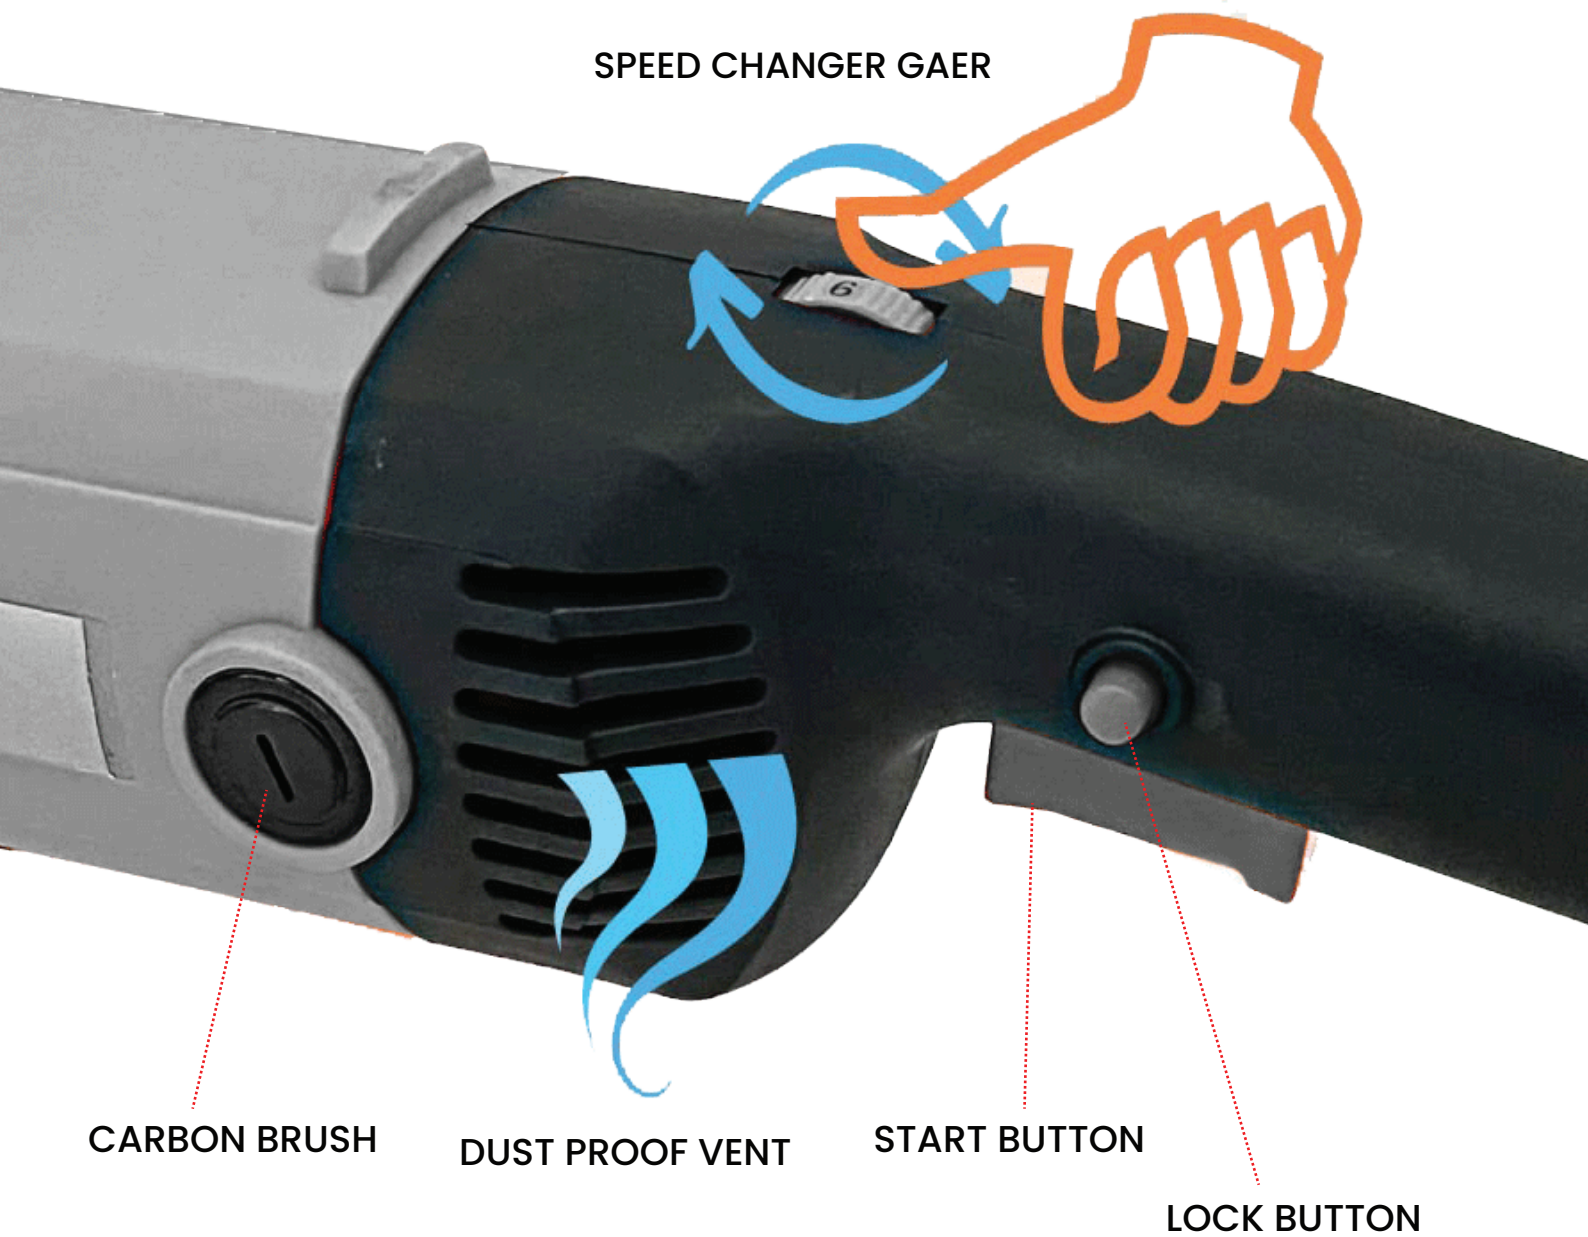

Precision Control with 6 Variable Speeds

Adjust Speed from 1 to 6 for Customized Polishing – Smooth, Efficient, and Versatile Performance!